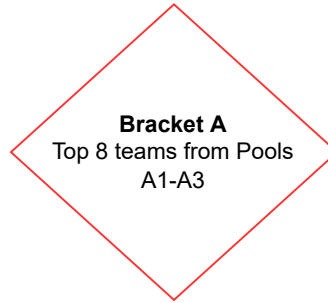

24 TEAMS - 16-Select

January 7th

January 8th

February 11th

February 12th

April 1st

April 2nd

1st-4th Place in previous pools advance to A1-A3

5th-8th Place in previous pools advance to B1-B3

Teams that finish 6th, 7th, and 8th in the higher bracket will drop to the lower bracket, while 1st, 2nd, and 3rd place teams in the lower bracket will qualify for the following play date in the higher bracket