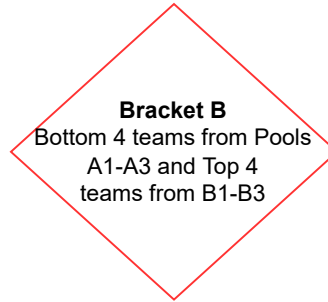

24 TEAMS - 16-Select

January 7th

January 8th

February 11th

February 12th

April 1st

April 2nd

1st-4th Place in previous pools advance to A1-A3

5th-8th Place in previous pools advance to B1-B3

Teams that finish 6th, 7th, and 8th in the higher bracket will drop to the lower bracket, while 1st, 2nd, and 3rd place teams in the lower bracket will qualify for the following play date in the higher bracket